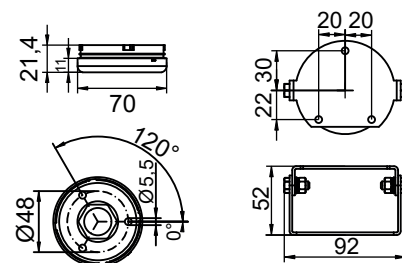

SIR-TOUCH SE12 ADAPTER
BRACKET 90755

ADATTATORE SE12
SE12 ADAPTER
ADAPTATEUR SE12

SIR-TOUCH SEP ADAPTER
BRACKET 90756

ADATTATORE SEP
SEP ADAPTER
ADAPTATEUR SEP

SIR-TOUCH SE25 ADAPTER
BRACKET 90757

ADATTATORE SE25
SE25 ADAPTER
ADAPTATEUR SE25

SIR-TOUCH 3M PATCH CORD
M12 90758

CAVO M12 3m
M12 3mt CABLE
CABLE M12 3mt

#morethanbrightideas

sirena.it

facebook.com/sirenaspa

twitter.com/sirenaspa

plus.google.com/+sirenaspa

linkedin.com/company/sirena-spa