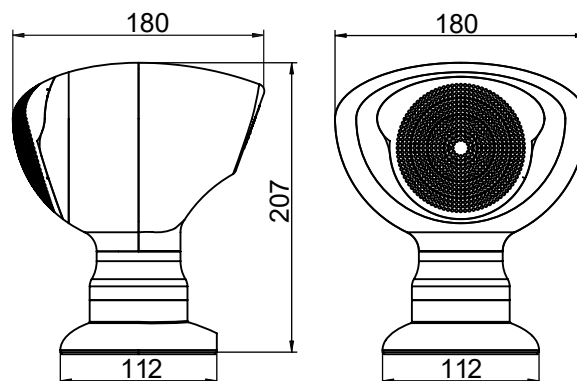

Certificazioni / Certifications